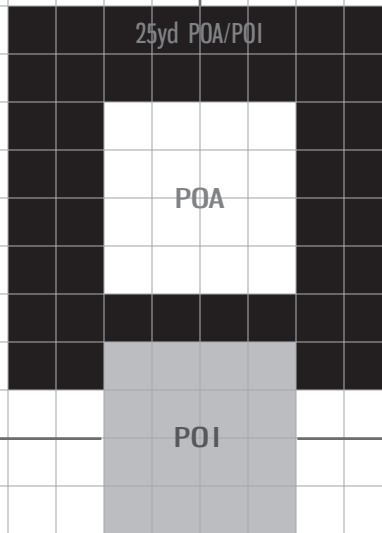

R/D

L/D

R/U

L/U

Aimpoint/EOTech/LCO/Holosun/Vortex: 1 click = 0.5 MOA  
 25yd Conversion: 2 clicks = 1 line  
 50yd Conversion: 1 click = 1 line

RMR/DeltaPoint Pro Adjustment: 1 click = 1 MOA  
 25yd Conversion: 1 click = 1 line  
 50yd Conversion: 1 click = 2 lines